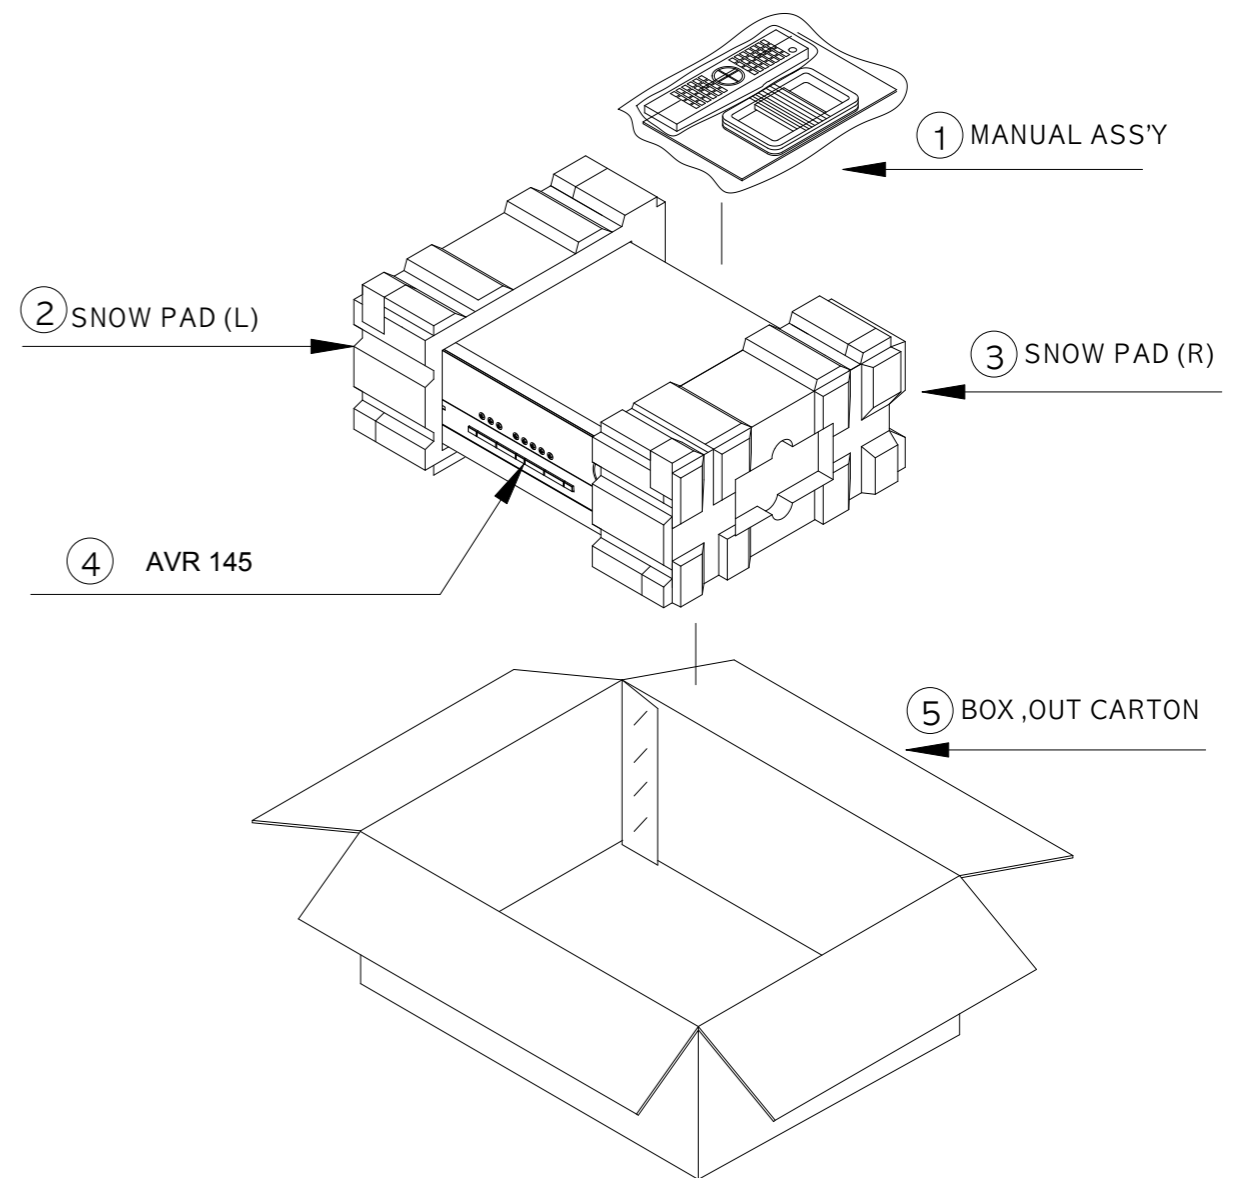

1. Instruction manual ass'y - Accessories

POLY BAG

CARD WARRANTY

AM LOOP ANTENNA ASS'Y

BATTERY ASS'Y

MANUAL INSTRUCTION

FM 1 POLE ANT(UL)

REMOCON TRANSMITTER ASS'Y

SHEET GUIDE

SHEET

STAPLE

COVER ASS'Y

IMAGE BROCHURES

NO	DESCRIPTION	PARTS NO.	Q.ty
1	POLY BAG		1
2	CARD WARRANTY	CQE1A172X	1
3	AM LOOP ANTENNA	CSA1A027Z	1
4	BATTERY		3
5	INSTRUCTION MANUAL	CQX1A1132Y	1
6	FM 1 POL ANT(UL)	CSA1A019Z	1
7	REMOCON TRANSMITTER ASS'Y	CARTAVR145	1
8	SHEET GUIDE(QUICK START GUIDE)	CQE1A297Z	1
9	SHEET INPORTANT		1
10	STAPLE		3
11	DOOR KIT	CGRAVR130ZA	1
1	FRONT COVER "A", SILVER	CGR1A331M7H43	1
2	FRONT COVER "B", SILVER	CGR1A332M7H43	1
3	SHEET,FRONT COVER	CQE1A219Z	1
4	PAD, COVER	CPS1A676	1
5	BAG,POLY		1
12	IMAGE BROCHURES		1

2. Package Drawing

NO	DESCRIPTION	PARTS NO.	Q.ty
1	MANUAL ASS'Y		1
2	SNOW,PAD(L)	CPS6A564	1
3	SNOW,PAD(R)	CPS6A565	1
4	SET	AVR145	1
5	BOX,OUT CARTON	CPG1A820Z	1